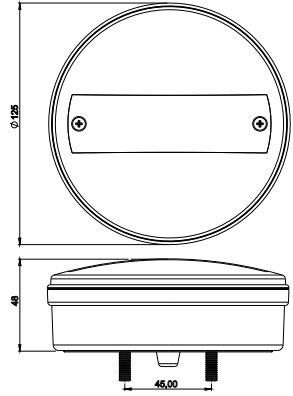

Ürün Kodu	Ürün Açıklaması	Product Code	Product Description
201802-SK	MİNİ HAMBURGER STOP LAMBASI KIRMIZI-SARI	201802-SK	MINI HAMBURGER REAR LAMP RED-AMBER
201802-GV	MİNİ HAMBURGER STOP LAMBASI KIRMIZI-SARI-BEYAZ	201802-GV	MINI HAMBURGER REAR LAMP RED-AMBER-CLEAR
NOT : ÜRÜNÜN 12 VOLT VEYA 24 VOLT SEÇENEKLERİ MEVCUTTUR.		NOTE : PRODUCT HAS 12V OR 24V OPTIONS