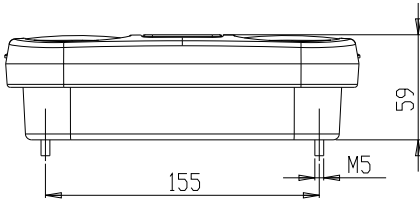

(E)

Ürün Kodu	Ürün Açıklaması	Product Code	Product Description
838113-LED SKT	LED İŞ MAKİNASI STOP LAMBASI SOKETLİ 12 VOLT	838113-LED SKT	EARTH MOVER REAR LAMP WITH SOCKET 12 VOLT
838113-LED K	LED İŞ MAKİNASI STOP LAMBASI KABLOLU 12 VOLT	838113-LED K	EARTH MOVER REAR LAMP WITH CABLE
838113-LED C	LED İŞ MAKİNASI STOP LAMBASI CAMI	838113-LED C	EARTH MOVER REAR LAMP LENS
NOT : 12 VOLT VEYA 24 VOLT SEÇENEĞİ MEVCUTTUR		NOTE : PRODUCT HAS 12 VOLT OR 24 VOLT OPTIONS