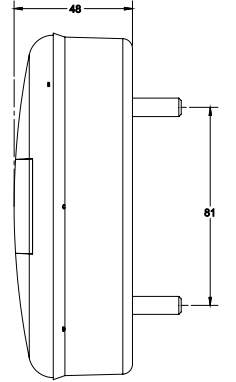

Ürün Kodu	Ürün Açıklaması	Product Code	Product Description
201309-SK	HAMBURGER STOP SİNYAL LAMBASI KIRMIZI-SARI	201309-SK	HAMBURGER REAR COMBINATION LAMP RED-AMBER
201309-GV	HAMBURGER STOP SİNYAL LAMBASI KIRMIZI-SARI-BEYAZ	201309-GV	HAMBURGER REAR COMBINATION LAMP RED-AMBER-CLEAR
201309-S	HAMBURGER STOP SİNYAL LAMBASI SARI	201309-S	HAMBURGER REAR COMBINATION LAMP AMBER
201309-K	HAMBURGER STOP SİNYAL LAMBASI KIRMIZI	201309-K	HAMBURGER REAR COMBINATION LAMP RED
201309-B	HAMBURGER STOP SİNYAL LAMBASI BEYAZ	201309-B	HAMBURGER REAR COMBINATION LAMP CLEAR
NOT : ÜRÜNÜN 12 VOLT VEYA 24 VOLT SEÇENEKLERİ MEVCUTTUR		NOTE : PRODUCT HAS 12V OR 24V OPTIONS