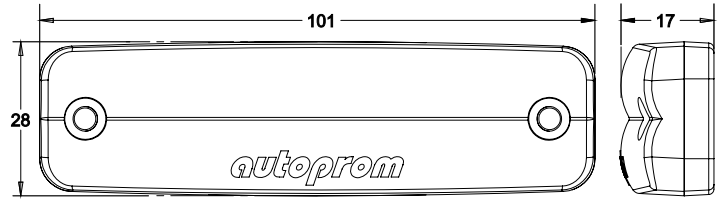

Ürün Kodu	Ürün Açıklaması	Product Code	Product Description
201701-12	LED EURO YAN İŞARET LAMBASI 12 VOLT	201701-12	LED EURO SIDE MARKER LAMP 12 VOLT
201701-24	LED EURO YAN İŞARET LAMBASI 24 VOLT	201701-24	LED EURO SIDE MARKER LAMP 24 VOLT
5 FARKLI RENK SEÇENEĞİ : SARI-KIRMIZI-BEYAZ-MAVİ-YEŞİL		5 COLOR OPTIONS : AMBER-RED-CLEAR-BLUE-GREEN	

Ürün Kodu	Ürün Açıklaması	Product Code	Product Description
201501	ÇİFT SIRA LED YAN İŞARET LAMBASI 16 LED	201501	DOUBLE LINE SIDE MARKER LAMP 16 LED
5 FARKLI RENK SEÇENEĞİ : SARI-KIRMIZI-BEYAZ-MAVİ-YEŞİL		5 COLOR OPTIONS : AMBER-RED-CLEAR-BLUE-GREEN	

Ürün Kodu	Ürün Açıklaması	Product Code	Product Description
201601	OVAL YAN İŞARET LAMBASI	201601	OVAL SIDE MARKER LAMP
5 FARKLI RENK SEÇENEĞİ : SARI-KIRMIZI-BEYAZ-MAVİ-YEŞİL		5 COLOR OPTIONS : AMBER-RED-CLEAR-BLUE-GREEN	

- Bu katalogta kullanılan araç marka model ve kod numaraları ürünleri tanıtmak amacıyla kullanılmıştır.
- Katalogdaki ürünler orijinal olmayıp değiştirilebilir yedek parçalardır.
- All trademarks and vehicle models (including their names and pictures) Mentioned in this catalogue are for reference only.
- Our production is not original replacement parts but interchangeable against original parts.