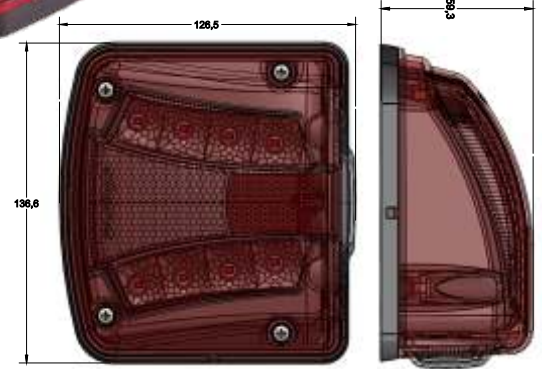

Ürün Kodu	Ürün Açıklaması	Product Code	Product Description
201001-LED	LED ISIKLI PLAKA ALTLIĞI	201001-LED	LED NUMBER PLATE FRAME WITH LAMPS
201002-LED	LED MAXI PLAKA LAMBASI	201002-LED	LED MAXI NUMBER PLATE LAMP
201002-LED C	LED MAXI PLAKA LAMBA CAMI	201002-LED C	LED MAXI NUMBER PLATE LAMP LENS