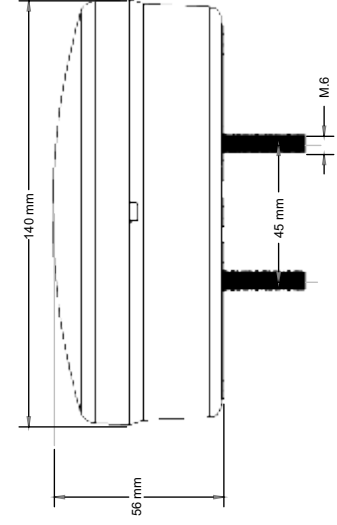

Ürün Kodu	Ürün Açıklaması	Product Code	Product Description
201705-12V	NEON LED HAMBURGER STOP LAMBASI 12 VOLT	201705-12V	NEON LED HAMBURGER REAR LAMP 12 VOLTS
201705-24V	NEON LED HAMBURGER STOP LAMBASI 24 VOLT	201705-24V	NEON LED HAMBURGER REAR LAMP 24 VOLTS