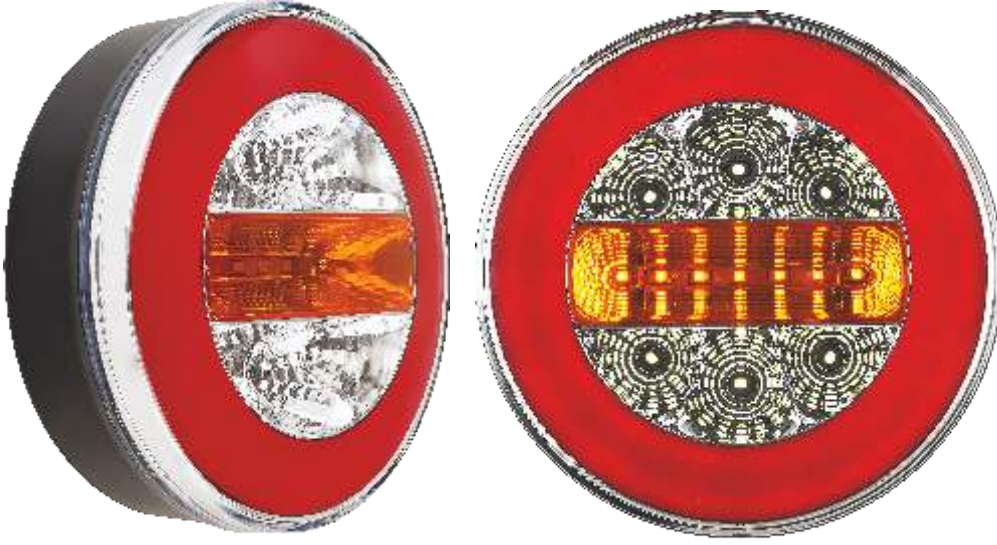

Ürün Kodu	Ürün Açıklaması	Product Code	Product Description
201705-12V	NEON LED HAMBURGER STOP LAMBASI 12 VOLT	201705-12V	NEON LED HAMBURGER REAR LAMP 12 VOLTS
201705-24V	NEON LED HAMBURGER STOP LAMBASI 24 VOLT	201705-24V	NEON LED HAMBURGER REAR LAMP 24 VOLTS