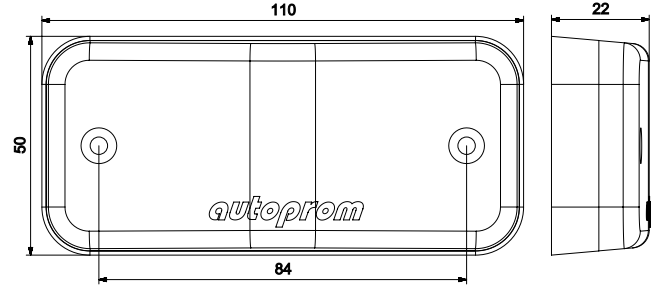

(E)

Ürün Kodu	Ürün Açıklaması	Product Code	Product Description
201213	LED YAN İŞARET LAMBASI	201213	LED SIDE MARKER LAMP
5 FARKLI RENK SEÇENEĞİ : SARI-KIRMIZI-BEYAZ-MAVİ-YEŞİL		5 COLOR OPTIONS : AMBER-RED-CLEAR-BLUE-GREEN	

(E)