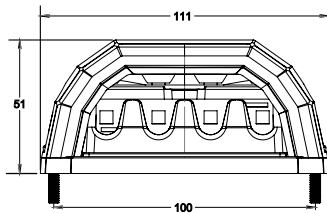

Ürün Kodu	Ürün Açıklaması	Product Code	Product Description
201404	LED KAMYON DORSE PLAKA LAMBASI KIRMIZI	201404	LED TRUCK TRAILER NUMBER PLATE LAMP RED
201405	LED KAMYON DORSE PLAKA LAMBASI GÜMÜŞ	201405	LED TRUCK TRAILER NUMBER PLATE LAMP SILVER

- Bu katalogta kullanılan araç marka model ve kod numaraları ürünleri tanıtmak amacıyla kullanılmıştır.
- Katalogdaki ürünler orjinal olmayıp değiştirilebilir yedek parçalardır.
- All trademarks and vehicle models (including their names and pictures) Mentioned in this catalogue are for reference only.
- Our production is not original replacement parts but interchangeable against original parts.