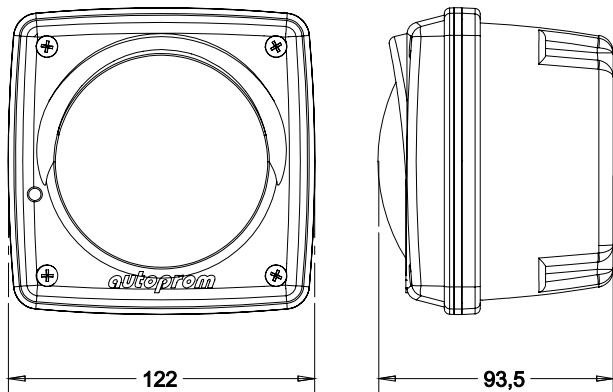

Ürün Kodu	Ürün Açıklaması
201310-S	MODULER KARE STOP LAMBASI SARI
201310-K	MODULER KARE STOP LAMBASI KIRMIZI
201310-B	MODULER KARE STOP LAMBASI BEYAZ
NOT : ÜRÜNÜN 12 VOLT VEYA 24 VOLT SEÇENEKLERİ MEVCUTTUR.	

Product Code	Product Description
201310-S	MODULER SQUARE REAR LAMP AMBER
201310-K	MODULER SQUARE REAR LAMP RED
201310-B	MODULER SQUARE REAR LAMP CLEAR
NOTE : PRODUCT HAS GOT 12V OR 24V OPTIONS	

- Bu katalogta kullanılan araç marka model ve kod numaraları ürünleri tanıtmak amacıyla kullanılmıştır.
- Katalogdaki ürünler orijinal olmayıp değiştirilebilir yedek parçalardır.
- All trademarks and vehicle models (including their names and pictures) Mentioned in this catalogue are for reference only.
- Our production is not original replacement parts but interchangeable against original parts.