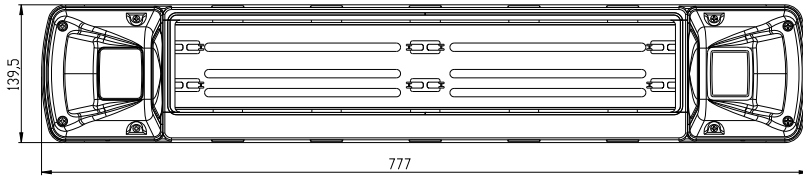

Ürün Kodu	Ürün Açıklaması	Product Code	Product Description
201001-LED	LED ISIKLI PLAKA ALTLIĞI	201001-LED	LED NUMBER PLATE FRAME WITH LAMPS
201002-LED	LED MAXI PLAKA LAMBASI	201002-LED	LED MAXI NUMBER PLATE LAMP
201002-LED C	LED MAXI PLAKA LAMBA CAMI	201002-LED C	LED MAXI NUMBER PLATE LAMP LENS