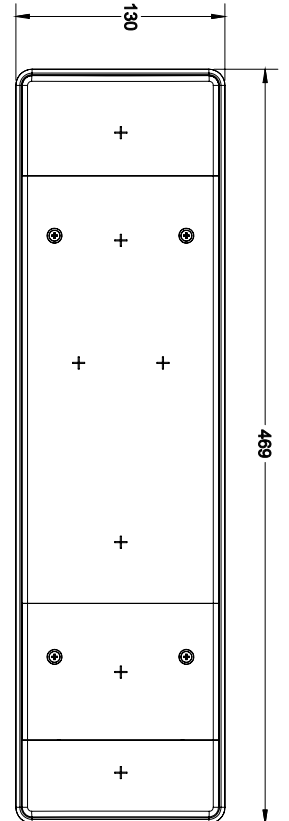

Ürün Kodu	Ürün Açıklaması
326030-LED	LED 7 FONKSİYONLU DORSE STOP LAMBASI
326030-LED C	LED 7 FONKSİYONLU DORSE STOP LAMBA CAMI

NOT : ÜRÜNÜN 12 VOLT VEYA 24 VOLT SEÇENEKLERİ MEVCUTTUR.

Product Code	Product Description
326030-LED	LED 7 FUNCTIONS REAR COMBINATION LAMP
326030-LED C	LED 7 FUNCTIONS REAR LAMP LENS

NOTE : PRODUCT HAS 12V OR 24V OPTIONS

- Bu katalogta kullanılan araç marka model ve kod numaraları ürünleri tanıtmak amacıyla kullanılmıştır.
- Katalogdaki ürünler orjinal olmayıp değiştirilebilir yedek parçalardır.
- All trademarks and vehicle models (including their names and pictures) Mentioned in this catalogue are for reference only.
- Our production is not original replacement parts but interchangeable against original parts.