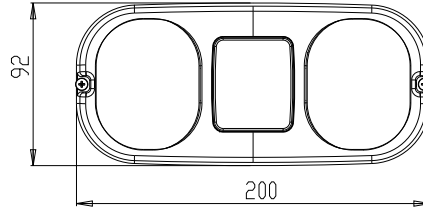

(E)

Ürün Kodu	Ürün Açıklaması	Product Code	Product Description
838113-LED SKT	LED İŞ MAKİNASI STOP LAMBASI SOKETLİ 12 VOLT	838113-LED SKT	EARTH MOVER REAR LAMP WITH SOCKET 12 VOLT
838113-LED K	LED İŞ MAKİNASI STOP LAMBASI KABLOLU 12 VOLT	838113-LED K	EARTH MOVER REAR LAMP WITH CABLE
838113-LED C	LED İŞ MAKİNASI STOP LAMBASI CAMI	838113-LED C	EARTH MOVER REAR LAMP LENS
NOT : 12 VOLT VEYA 24 VOLT SEÇENEĞİ MEVCUTTUR		NOTE : PRODUCT HAS 12 VOLT OR 24 VOLT OPTIONS