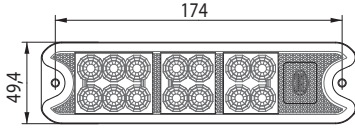

Ürün Kodu	Ürün Açıklaması
201803	LED FORKLIFT STOP LAMBASI KIRMIZI
ÜRÜNÜN SOKETLİ VEYA KABLOLU BAĞLANTISI MEVCUTTUR. NOT : 12 VOLT VEYA 24 VOLT SEÇENEĞİ MEVCUTTUR	
Product Code	Product Description
201803	LED FORKLIFT REAR LAMP RED
PRODUCT HAS CABLE AND SOCKET CONNECTION	
NOTE : PRODUCT HAS 12 VOLT OR 24 VOLT OPTIONS