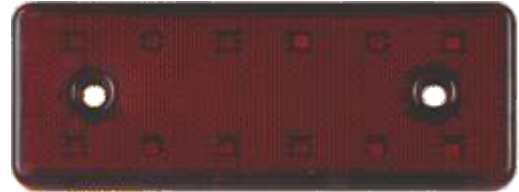

Ürün Kodu	Ürün Açıklaması	Product Code	Product Description
201621	LED YAN SİNYAL LAMBASI 12 LED	201621	LED SIDE MARKER LAMP 12 LEDS
5 FARKLI RENK SEÇENEĞİ : SARI-KIRMIZI-BEYAZ-MAVİ-YEŞİL		5 COLOR OPTIONS : AMBER-RED-CLEAR-BLUE-GREEN	

- Bu katalogda kullanılan araç marka model ve kod numaraları ürünleri tanıtmak amacıyla kullanılmıştır.
- Katalogdaki ürünler orijinal olmayıp değiştirilebilir yedek parçalardır.
- All trademarks and vehicle models (including their names and pictures) Mentioned in this catalogue are for reference only.
- Our production is not original replacement parts but interchangeable against original parts.