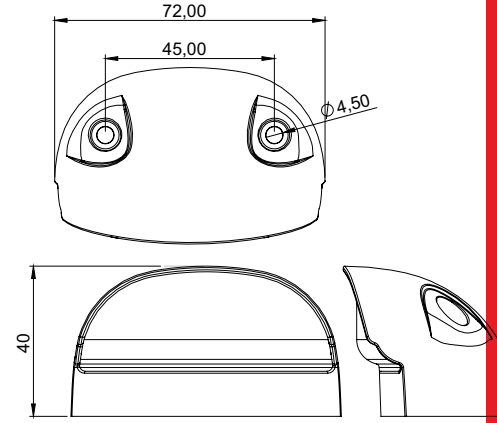

Ürün Kodu	Ürün Açıklaması
201902	LED PLAKA LAMBASI
Product Code	Product Description
201902	LED NUMBER PLATE LAMP