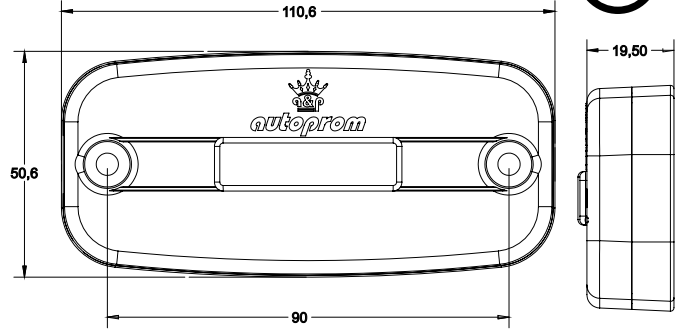

Ürün Kodu	Ürün Açıklaması	Product Code	Product Description
201701-12	LED EURO YAN İŞARET LAMBASI 12 VOLT	201701-12	LED EURO SIDE MARKER LAMP 12 VOLT
201701-24	LED EURO YAN İŞARET LAMBASI 24 VOLT	201701-24	LED EURO SIDE MARKER LAMP 24 VOLT
5 FARKLI RENK SEÇENEĞİ : SARI-KIRMIZI-BEYAZ-MAVİ-YEŞİL		5 COLOR OPTIONS : AMBER-RED-CLEAR-BLUE-GREEN