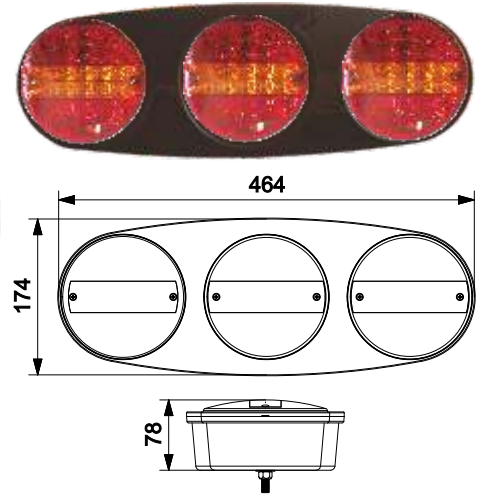

Ürün Kodu	Ürün Açıklaması	Product Code	Product Description
201201-SK	TRİO STOP SİNYAL LAMBASI KIRMIZI - SARI	201201-SK	TRIO REAR COMBINATION LAMP RED-AMBER
201201-GV	TRİO STOP SİNYAL LAMBASI KIRMIZI - SARI - BEYAZ	201201-GV	TRIO REAR COMBINATION LAMP RED-AMBER-CLEAR
NOT : ÜRÜNÜN 12 VOLT VEYA 24 VOLT SEÇENEKLERİ MEVCUTTUR.		NOTE : PRODUCT HAS 12V OR 24V OPTIONS