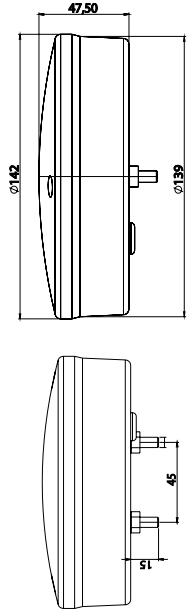

Ürün Kodu	Ürün Açıklaması	Product Code	Product Description
201901	NEON HAREKETLİ LED HAMBURGER STOP LAMBASI	201901	NEON DYNAMIC LED HAMBURGER REAR COMBINATION LAMP

Ürün Kodu	Ürün Açıklaması	Product Code	Product Description
201618-SK	YENİ MODEL HAMBURGER STOP LAMBASI SARI-KIRMIZI	201618-SK	NEW MODEL HAMBURGER REAR LAMP RED-AMBER
201618-GV	YENİ MODEL HAMBURGER STOP LAMBASI BEYAZ-KIRMIZI	201618-GV	NEW MODEL HAMBURGER REAR LAMP RED-CLEAR
201618-SKB	YENİ MODEL HAMBURGER STOP SARI-KIRMIZI-BEYAZ	201618-SKB	NEW MODEL HAMBURGER REAR RED-AMBER-CLEAR
201618-S	YENİ MODEL HAMBURGER STOP LAMBASI SARI	201618-S	NEW MODEL HAMBURGER REAR LAMP AMBER
201618-K	YENİ MODEL HAMBURGER STOP LAMBASI KIRMIZI	201618-K	NEW MODEL HAMBURGER REAR LAMP RED
201618-B	YENİ MODEL HAMBURGER STOP LAMBASI BEYAZ	201618-B	NEW MODEL HAMBURGER REAR LAMP CLEAR
NOT : ÜRÜNÜN 12 VOLT VEYA 24 VOLT SEÇENEKLERİ MEVCUTTUR.		NOTE : PRODUCT HAS 12V OR 24V OPTIONS	