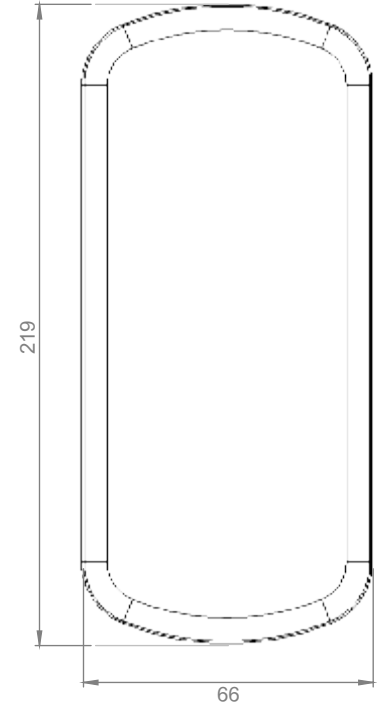

Ürün Kodu	Ürün Açıklaması	Product Code	Product Description
201706-12V	NEON LED DİKDÖRTGEN STOP LAMBASI 12 VOLT	201706-12V	NEON LED RECTANGLER REAR LAMP 12 VOLTS
201706-24V	NEON LED DİKDÖRTGEN STOP LAMBASI 24 VOLT	201706-24V	NEON LED RECTANGLER REAR LAMP 24 VOLTS

- Bu katalogta kullanılan araç marka model ve kod numaraları ürünleri tanıtmak amacıyla kullanılmıştır.
- Katalogdaki ürünler orjinal olmayıp değiştirilebilir yedek parçalardır.
- All trademarks and vehicle models (including their names and pictures) Mentioned in this catalogue are for reference only.
- Our production is not original replacement parts but interchangeable against original parts.