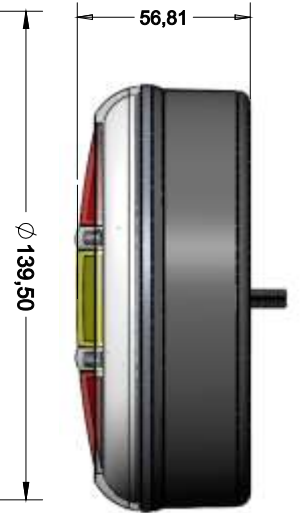

Ürün Kodu	Ürün Açıklaması	Product Code	Product Description
201403-SK	KROM ÇERÇEVELİ HAMBURGER STOP KIRMIZI-SARI	201403-SK	CHROME COVER HAMBURGER REAR LAMP RED-AMBER
201403-GV	KROM ÇERÇEVELİ HAMBURGER STOP KIRMIZI-BEYAZ	201403-GV	CHROME COVER HAMBURGER REAR LAMP RED-CLEAR
NOT : ÜRÜNÜN 12 VOLT VEYA 24 VOLT SEÇENEKLERİ MEVCUTTUR		NOTE : PRODUCT HAS 12V OR 24V OPTIONS	

- Bu katalogta kullanılan araç marka model ve kod numaraları ürünleri tanıtmak amacıyla kullanılmıştır.
- Katalogdaki ürünler orijinal olmayıp değiştirilebilir yedek parçalardır.
- All trademarks and vehicle models (including their names and pictures) Mentioned in this catalogue are for reference only.
- Our production is not original replacement parts but interchangeable against original parts.